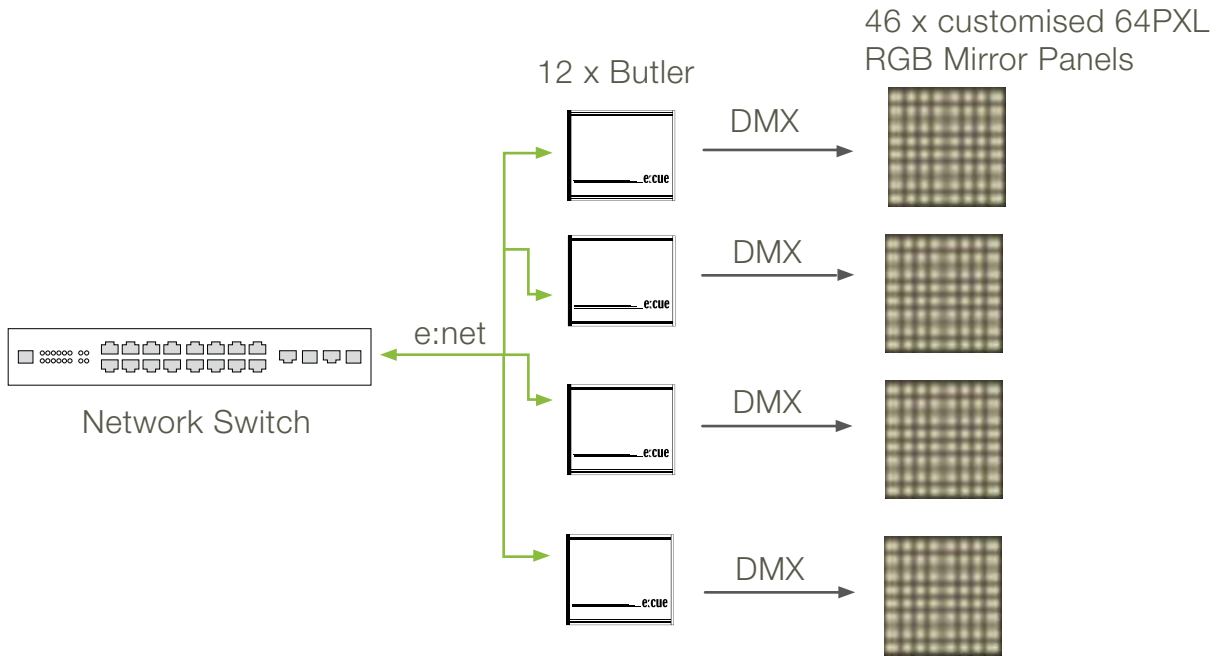

SYSTEM DIAGRAM

G Casino - Newcastle, United Kingdom

Traxon Technologies EU BV.

An OSRAM Company

For more information, please visit WWW.TRAXONTECHNOLOGIES.COM | WWW.ECUE.COM

Or contact us: European Marketing E: marketing.europe@traxontechnologies.com