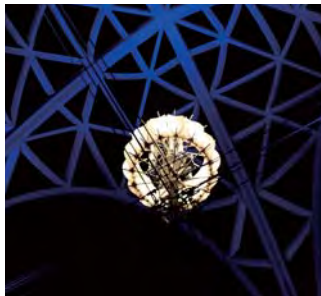

Photography courtesy of Pacific Science Center

SHOWCASE

Pacific Science Center Arches - Seattle, WA, USA

Pacific Science Center has been inspiring creative and critical thinking since 1962, with a focus on bringing science to life. A popular attraction at Pacific Science Center and a familiar staple in the Seattle skyline is the set of five white arches that rise 110 feet above a courtyard of reflecting pools. Looking to replace the existing lighting of the circular centerpieces of each arch, the client needed a low maintenance solution that is brighter, yet more efficient, and offers an extended lifetime. Traxon Nano Liner Allegro AC XB was selected as it met all of the requirements. Exterior-rated Nano Liner Allegro AC XB provides dimmable, bright white light that preserves the esthetic look of the arch lighting. Traxon dynamic LED lighting solutions upgraded the famous arches, allowing them to remain a glowing beacon of Seattle's skyline for years to come.

FEATURED PRODUCTS

Nano Liner Allegro
AC XB

METHOD OF CONTROL

PROJECT DETAILS

Category: Architectural
Location: Seattle, WA, USA
Client: Pacific Science Center
Lighting Designer: McKinstry
Installer: McKinstry
ME Consultant: McKinstry
Completion Date: July 2013