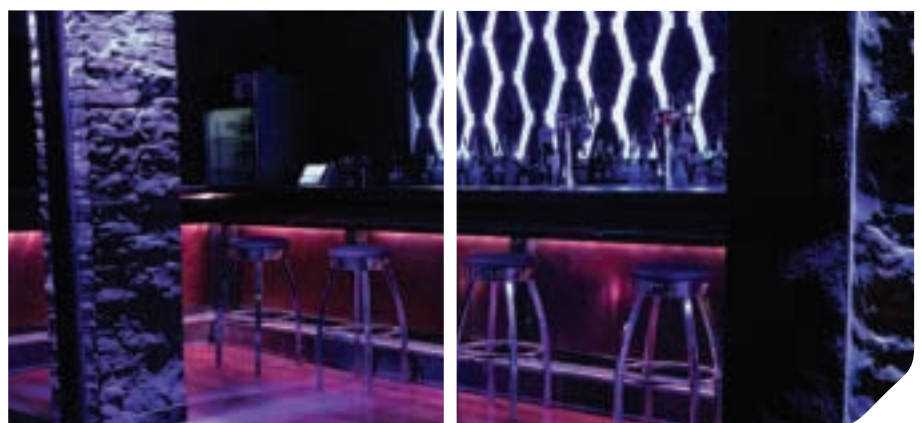

Enhance your environment, increase your return

By adding dynamic lighting and control solutions to your bar or restaurant, you are not simply adding light to space. The incorporation of a customized lighting system will dramatically enhance your environment, transporting guests into the world you envisioned.

Whether you prefer a simple, elegant white ambiance to highlight architectural features in your establishment, or a vibrant, colorful media installation to infuse the space and your patrons with energy and excitement, Traxon & e:cue's full system solutions are customizable and able to accommodate projects of any size and complexity.

Creating a visually stunning space is just the beginning; receiving a healthy return on investment is the result. When guests are treated to a memorable, unique experience, customer loyalty is established thus increasing the percentage of returning customers. And good reviews travel quickly. If your patrons are impressed by their experience, positive recommendations and reviews occur, amplifying increased traffic in both repeat and new customer segments.

We invite you to merge expression with light. Create distinctive and unforgettable environments for your guests, increase your business, and make your innovative design visions a reality.

Mr. Hai Life
Berlin, Germany

The Get Down
Baltimore, USA

© 2011 The Get Down